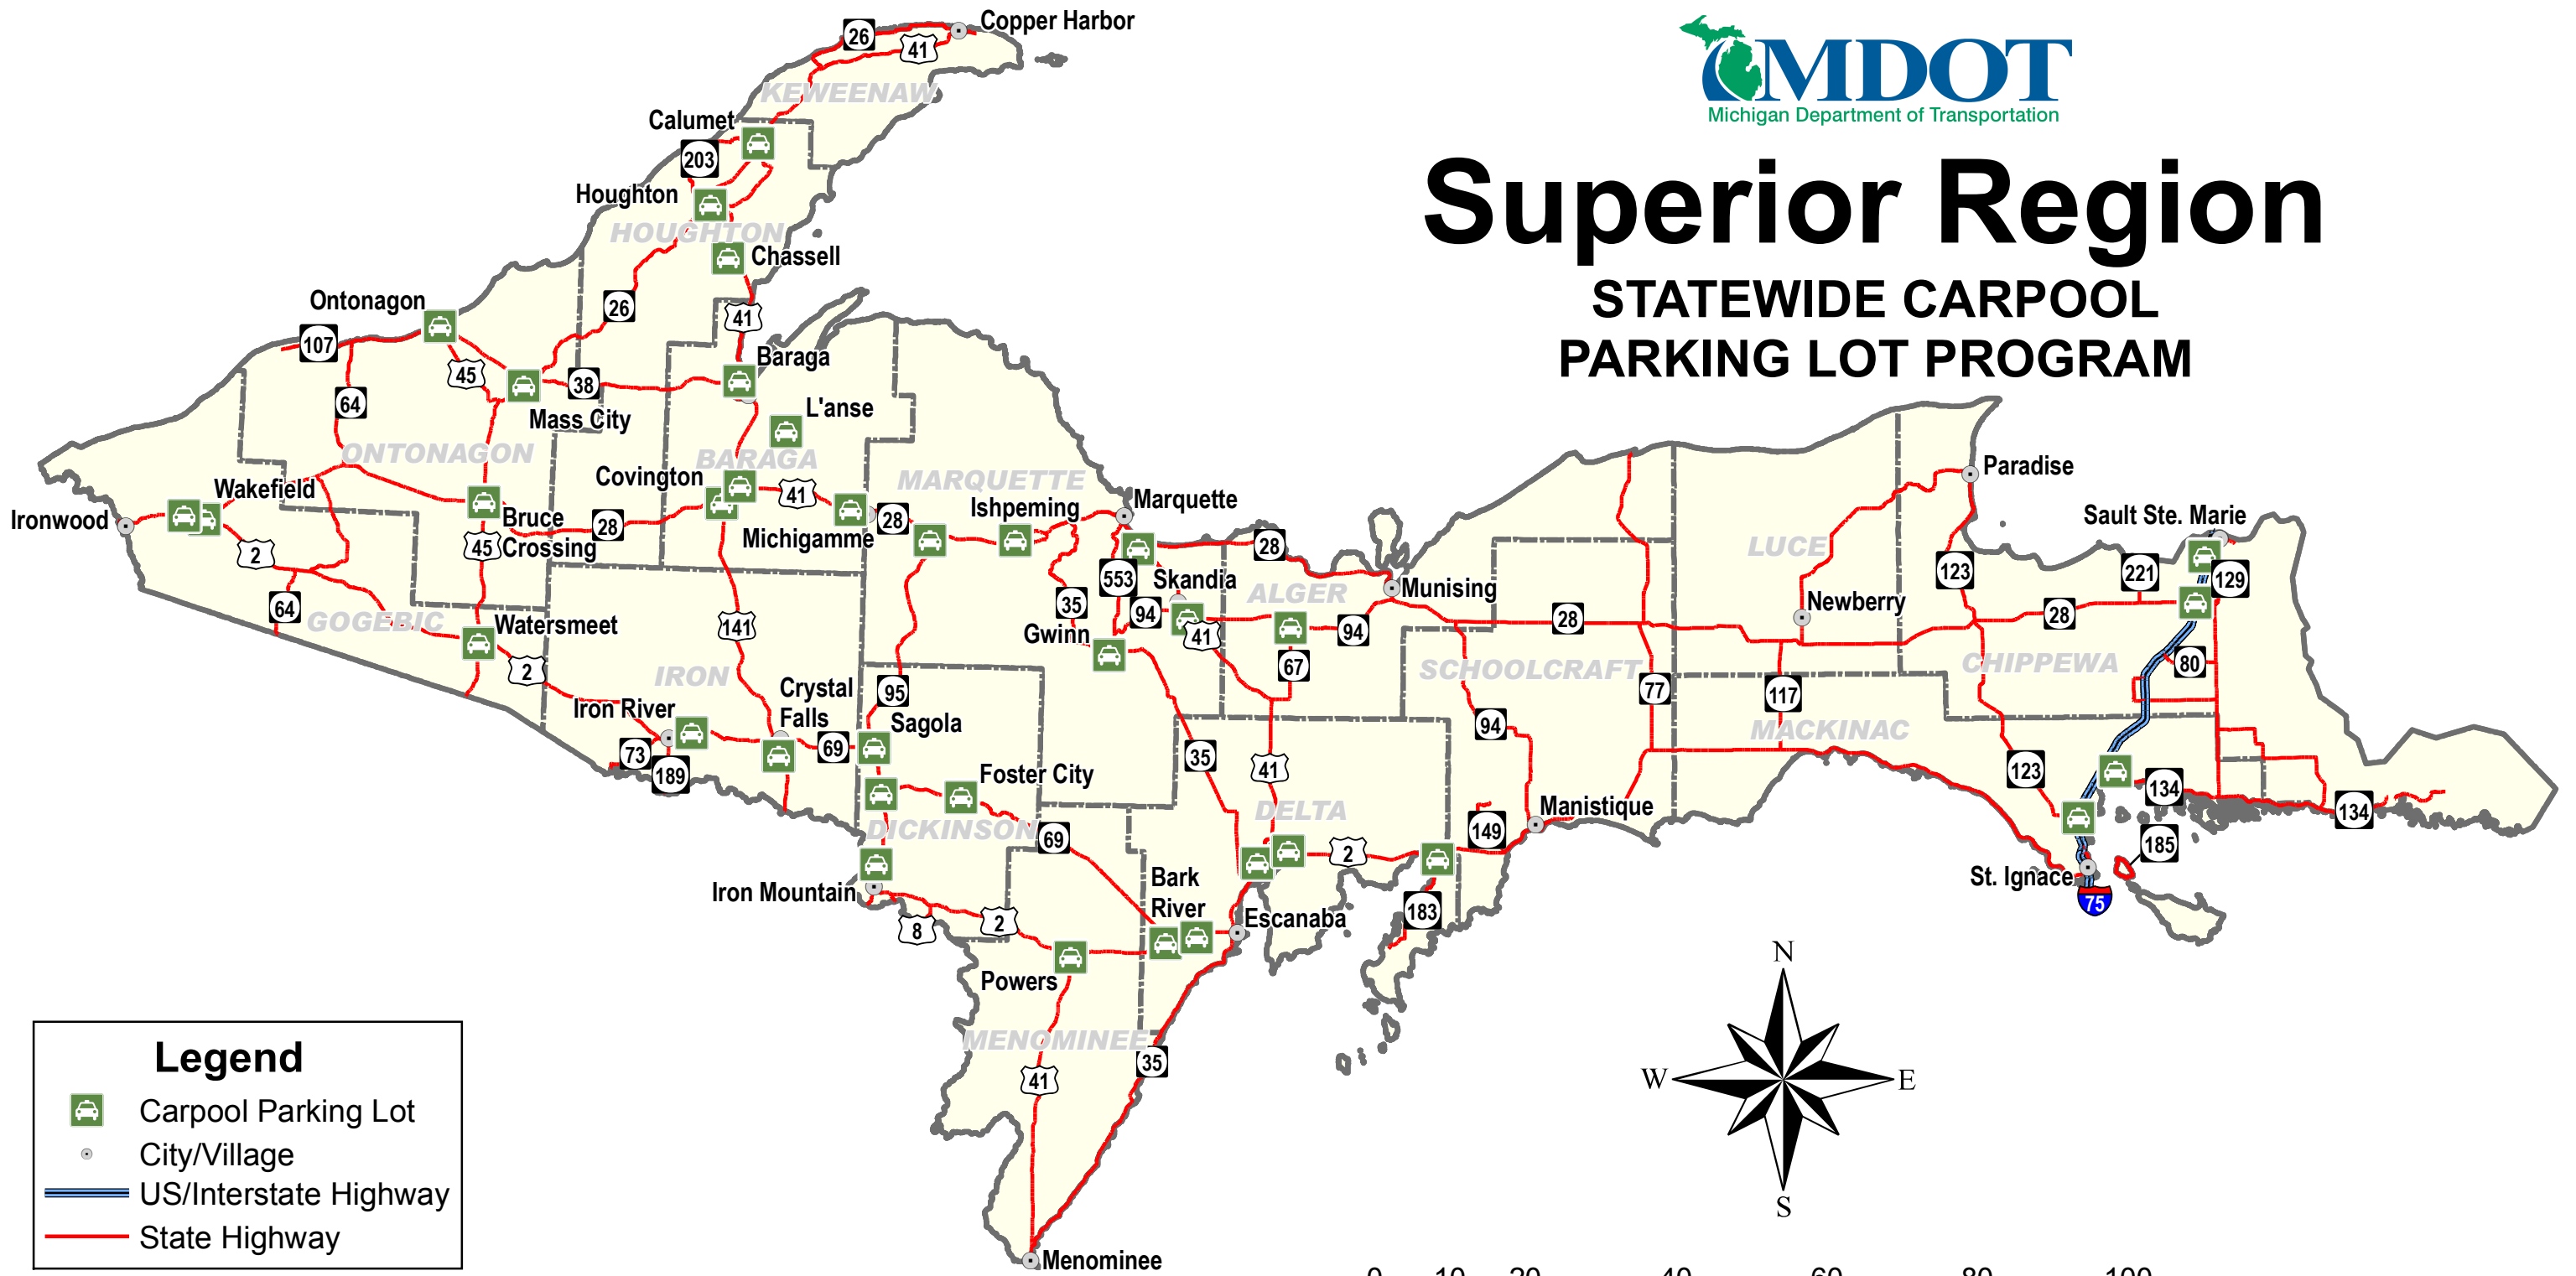

# Superior Region

## STATEWIDE CARPOOL PARKING LOT PROGRAM

**Legend**

- Carpool Parking Lot
- City/Village
- US/Interstate Highway
- State Highway