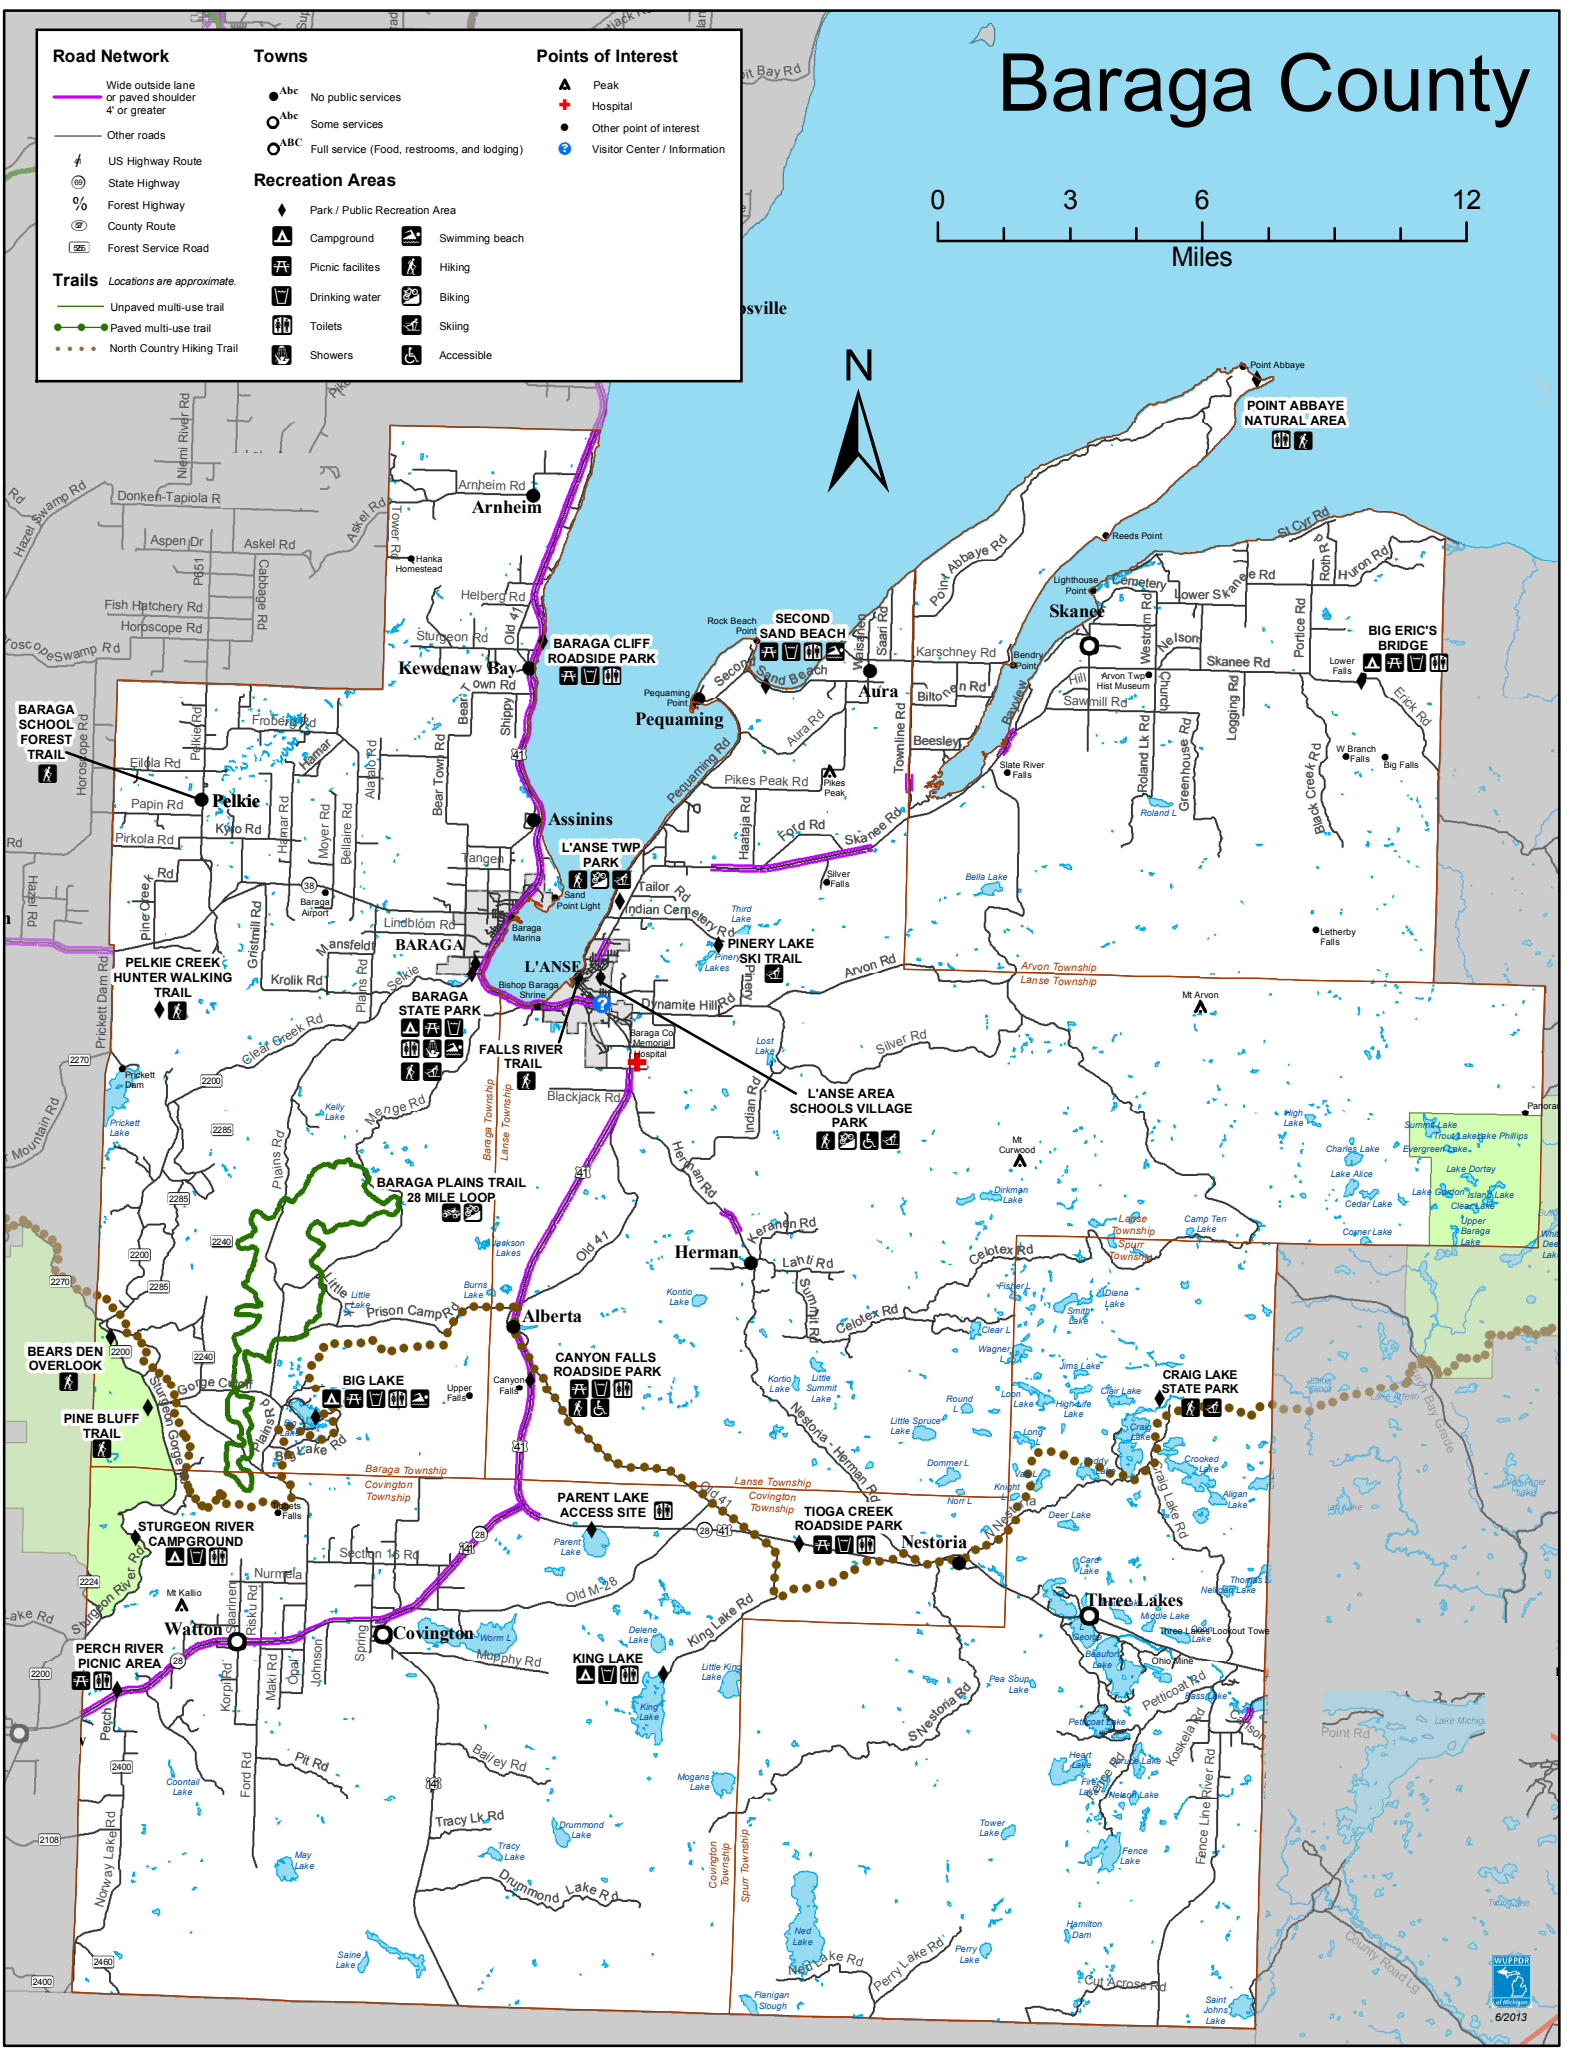

Baraga County

Road Network

- Wide outside lane or paved shoulder 4' or greater
- Other roads
- # US Highway Route
- (20) State Highway
- % Forest Highway
- % County Route
- (26) Forest Service Road

Trails

- Unpaved multi-use trail
- Paved multi-use trail
- North Country Hiking Trail

Towns

- Abc No public services
- Abc Some services
- ABC Full service (Food, restrooms, and lodging)

Recreation Areas

- ◆ Park / Public Recreation Area
- ▲ Campground
- ▲ Picnic facilities
- ▲ Drinking water
- ▲ Toilets
- ▲ Showers
- ▲ Swimming beach
- ▲ Hiking
- ▲ Biking
- ▲ Skiing
- ▲ Accessible

Points of Interest

- ▲ Peak
- + Hospital
- Other point of interest
- i Visitor Center / Information

Baraga County Trail List

Trail Name	Length (approximate, if known)*	Type**
Baraga Plains Trail	28 miles (network)	Multi-Use
Baraga School Forest Trail	0.5 and 0.5 miles (loops)	Hiking
Baraga State Park Nature Trail	0.8 miles	Hiking, Skiing (ungroomed)
Canyon Falls Roadside Park	1.5 miles (to Alberta; shorter trail unknown)	Hiking
Craig Lake State Park		
Main Trail	8 miles (loop)	Hiking, Skiing (ungroomed)
North Country Trail	7.5 miles	Hiking
Falls River Trail		Hiking
L'Anse Area Schools Village Park Nature Trail	2.1 miles	Hiking, Biking, Skiing, Snowshoeing
L'Anse Township Park Trails	3 miles (network)	Hiking, Biking, Skiing, Snowshoeing
Pelkie Creek Hunter Walking Trail		Hiking
Pinery Lake Ski Trail	3.1 miles (5 loops)	Skiing (groomed), Snowshoeing
Point Abbaye Natural Area		
Tip Trail	0.4 miles	Hiking
Bay Trail	0.3 miles (primitive)	Hiking
Woods Trail	0.6 miles (primitive)	Hiking
Sturgeon River Gorge Wilderness		
Bears Den Overlook	0.2 miles	Hiking
North Country Trail	8 miles	Hiking
Pine Bluff Trail	1.5 miles	Hiking
Sidnaw Creek Trail	7.5 miles	Hiking
Sturgeon Falls Trail	1 mile	Hiking